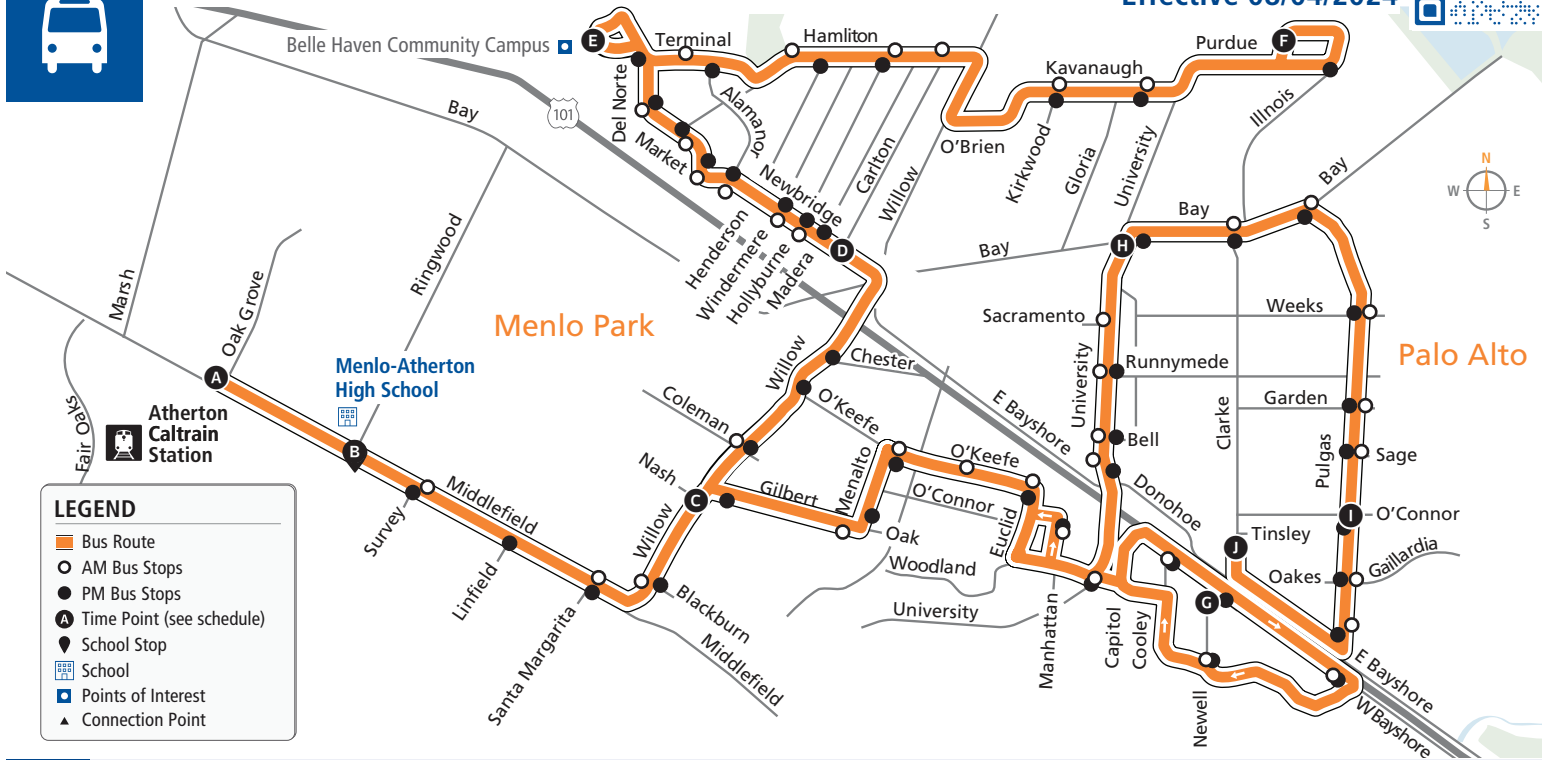

Bus Stops	Weekdays	Bus Stops	Weekdays
J Clarke/O'Connor	7:23a	G Bayshore/Newell	7:50a
○ Pulgas/Bayshore		○ Bayshore/Woodland	
○ Pulgas/Gaillardia		○ Woodland/Newell	
I Pulgas/O'Connor	7:28a	○ Woodland/University	
○ Pulgas/Sage		○ Manhattan/O'Connor	
○ Pulgas/Gadren		○ Okeefe/Euclid	
○ Pulgas/Weeks		○ Okeefe/Menalto	
○ Bay/Pulgas		○ Menalto/O'Keefe	
○ Bay/Clarke		○ Gilbert/Menalto	
H Bay/University	7:37a	C Willow/Nash	8:04a
○ University/Sacramento		○ Willow/Blackburn	
○ University/Runnymede		○ Middlefield/Santa Margarita	
○ University/Bell		○ Middlefield/Survey	
○ 2111 University (Bell Park)		B Menlo-Atherton High School	8:15a
○ Bayshore/Cooley			

Effective 08/04/2024

PM

to Clarke/Bayshore

Bus Stops	Mon, Tues, Wed & Fri	Mon, Tues & Fri	Wed & Thurs Only	Bus Stops	Mon, Tues, Wed & Fri	Mon, Tues & Fri	Wed & Thurs Only
A Middlefield/Oak Grove	4:02p	3:04p	2:32p	● Woodland/University			
● Middlefield/Survey				● University/Donohoe			
● Middlefield/Linfield				● University/Bell			
● Middlefield/Santa Margarita				● University/Runnymede			
● Willow/Blackburn				● Bay/University (Farside)			
C Willow/Gilbert	4:07p	3:09p	2:37p	● Bay/Clarke			
● Gilbert/Willow				● Bay/Pulgas			
● Menalto/Oak				● Pulgas/Weeks			
● Okeefe/Menalto				● Pulgas/Gadren			
● Okeefe/Euclid				● Pulgas/Sage			
● Woodland/Manhattan				● Pulgas/O'Connor			
● Bayshore/Cooley				● Pulgas/Oakes			
● Bayshore/Newell				● Pulgas/Bayshore			
● Bayshore/Woodland				J Clarke /Bayshore	4:40p	3:42p	3:10p
● Woodland/Newell							