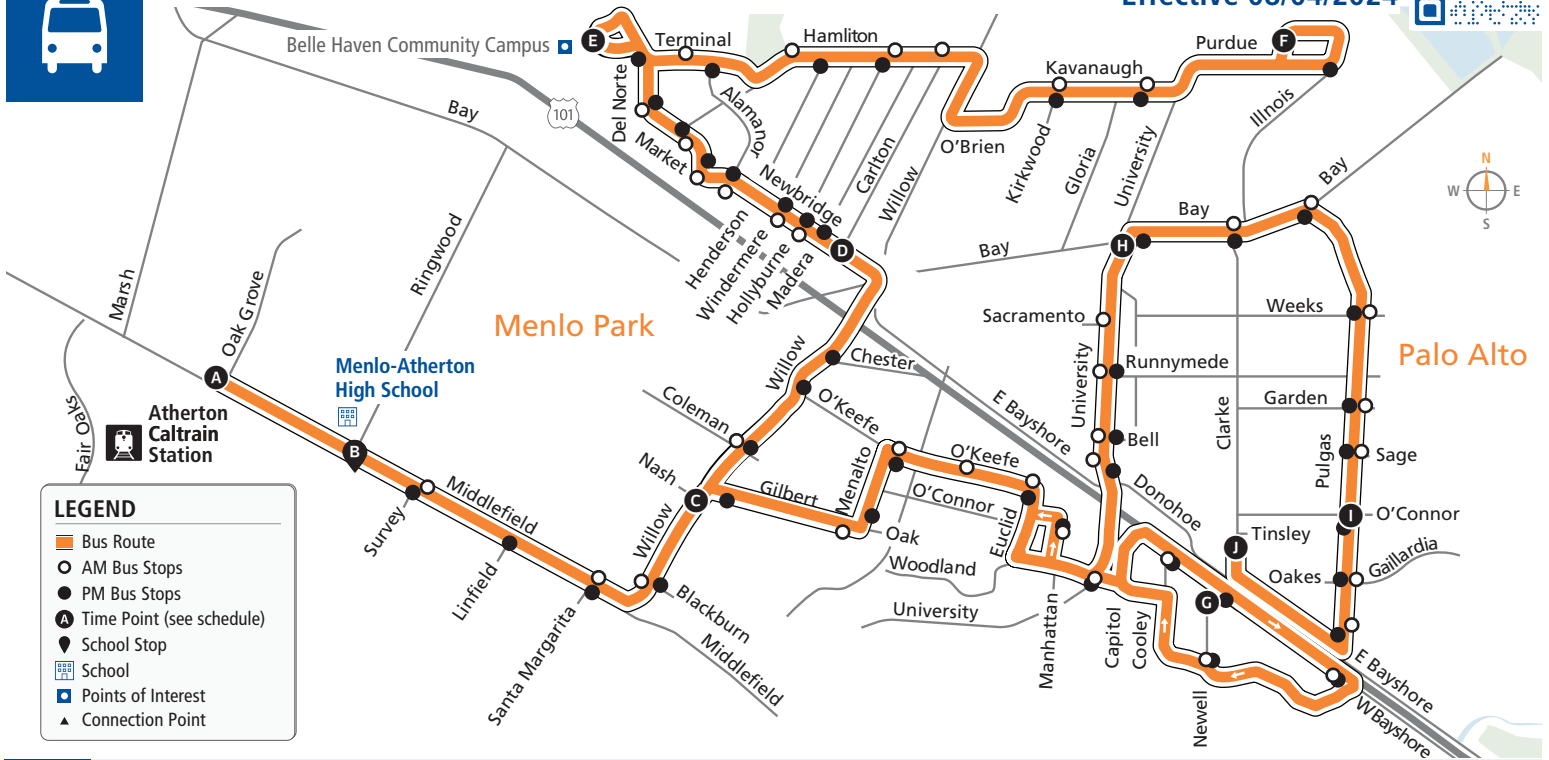

Effective 08/04/2024

PM

to Clarke/Bayshore

Bus Stops	Mon, Tues, Wed & Fri	Mon, Tues & Fri	Wed & Thurs Only	Bus Stops	Mon, Tues, Wed & Fri	Mon, Tues & Fri	Wed & Thurs Only
A Middlefield/Oak Grove	4:02p	3:04p	2:32p	● Woodland/University			
● Middlefield/Survey				● University/Donohoe			
● Middlefield/Linfield				● University/Bell			
● Middlefield/Santa Margarita				● University/Runnymede			
● Willow/Blackburn				● Bay/University (Farside)			
C Willow/Gilbert	4:07p	3:09p	2:37p	● Bay/Clarke			
● Gilbert/Willow				● Bay/Pulgas			
● Menalto/Oak				● Pulgas/Weeks			
● Okeefe/Menalto				● Pulgas/Gadren			
● Okeefe/Euclid				● Pulgas/Sage			
● Woodland/Manhattan				● Pulgas/O'Connor			
● Bayshore/Cooley				● Pulgas/Oakes			
● Bayshore/Newell				● Pulgas/Bayshore			
● Bayshore/Woodland				J Clarke /Bayshore	4:40p	3:42p	3:10p
● Woodland/Newell							

Bus Fares	Cash	Clipper*	Day Pass	Monthly Pass	Cash	Clipper*	Day Pass	Monthly Pass	
Youth (Age 18 & younger)	\$1.10	\$1.00	\$2.00	\$27.00	Adult (Age 19 through 64)	\$2.25	\$2.05	\$4.50	\$65.60

*Free 2-hour transfers between local SamTrans routes on Clipper or SamTrans Mobile App. Tickets available on SamTrans Mobile. 🍏 🤖

Effective 08/04/2024

PM

to Purdue/Fordham

Bus Stops	Mon, Tues, Wed & Fri	Mon, Tues & Fri	Wed & Thurs Only	Bus Stops	Mon, Tues, Wed & Fri	Mon, Tues & Fri	Wed & Thurs Only
A Middlefield/Oak Grove	4:00p	3:02p	2:30p	Newbridge/Alamanor			
Middlefield/Survey				Newbridge/Market			
Middlefield/Linfield				Market/Hamilton			
Middlefield/Santa Margarita				Market/Del Norte			
Willow/Blackburn				Belle Haven Community Campus			
C Willow/Gilbert	4:05p	3:07p	2:35p	Terminal/Almanor			
Willow/Coleman				Hamilton/Henderson			
Willow/O'Keefe				Hamilton/Hollyburne			
Willow/Chester				Kavanaugh/Kirkwood			
Newbridge/Madera				Kavanaugh/Farrington			
Newbridge/Hollyburne				Notre Dame/Illinois			
Newbridge/Windermere				F Purdue/Fordham	4:29p	3:31p	2:59p