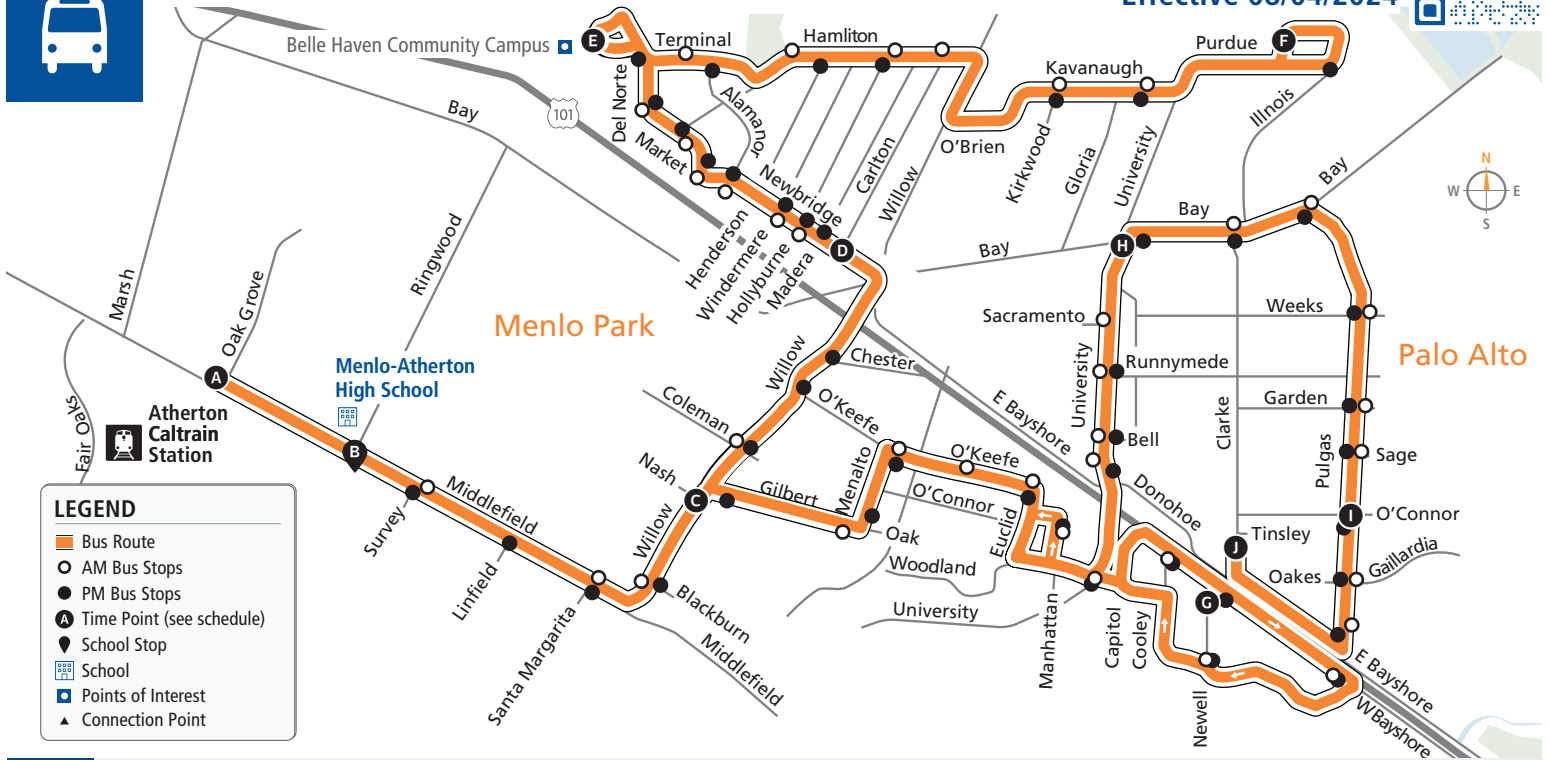

Effective 08/04/2024

LEGEND

- Bus Route
- AM Bus Stops
- PM Bus Stops
- Time Point (see schedule)
- School Stop
- School
- Points of Interest
- Connection Point

AM

to Menlo-Atherton High School (from Clarke/O'Connor)

Bus Stops	Weekdays	Bus Stops	Weekdays
J Clarke/O'Connor	7:23a	G Bayshore/Newell	7:50a
○ Pulgas/Bayshore		○ Bayshore/Woodland	
○ Pulgas/Gaillardia		○ Woodland/Newell	
I Pulgas/O'Connor	7:28a	○ Woodland/University	
○ Pulgas/Sage		○ Manhattan/O'Connor	
○ Pulgas/Gadren		○ Okeefe/Euclid	
○ Pulgas/Weeks		○ Okeefe/Menalto	
○ Bay/Pulgas		○ Menalto/O'Keefe	
○ Bay/Clarke		○ Gilbert/Menalto	
H Bay/University	7:37a	C Willow/Nash	8:04a
○ University/Sacramento		○ Willow/Blackburn	
○ University/Runnymede		○ Middlefield/Santa Margarita	
○ University/Bell		○ Middlefield/Survey	
○ 2111 University (Bell Park)		B Menlo-Atherton High School	8:15a
○ Bayshore/Cooley			

Bus Fares	Cash	Clipper*	Day Pass	Monthly Pass	Cash	Clipper*	Day Pass	Monthly Pass	
Youth (Age 18 & younger)	\$1.10	\$1.00	\$2.00	\$27.00	Adult (Age 19 through 64)	\$2.25	\$2.05	\$4.50	\$65.60

*Free 2-hour transfers between local SamTrans routes on Clipper or SamTrans Mobile App. Tickets available on SamTrans Mobile.

Effective 08/04/2024

PM

to Purdue/Fordham

Bus Stops	Mon, Tues, Wed & Fri	Mon, Tues & Fri	Wed & Thurs Only	Bus Stops	Mon, Tues, Wed & Fri	Mon, Tues & Fri	Wed & Thurs Only
A Middlefield/Oak Grove	4:00p	3:02p	2:30p	Newbridge/Alamanor			
Middlefield/Survey				Newbridge/Market			
Middlefield/Linfield				Market/Hamilton			
Middlefield/Santa Margarita				Market/Del Norte			
Willow/Blackburn				Belle Haven Community Campus			
C Willow/Gilbert	4:05p	3:07p	2:35p	Terminal/Almanor			
Willow/Coleman				Hamilton/Henderson			
Willow/O'Keefe				Hamilton/Hollyburne			
Willow/Chester				Kavanaugh/Kirkwood			
Newbridge/Madera				Kavanaugh/Farrington			
Newbridge/Hollyburne				Notre Dame/Illinois			
Newbridge/Windermere				F Purdue/Fordham	4:29p	3:31p	2:59p