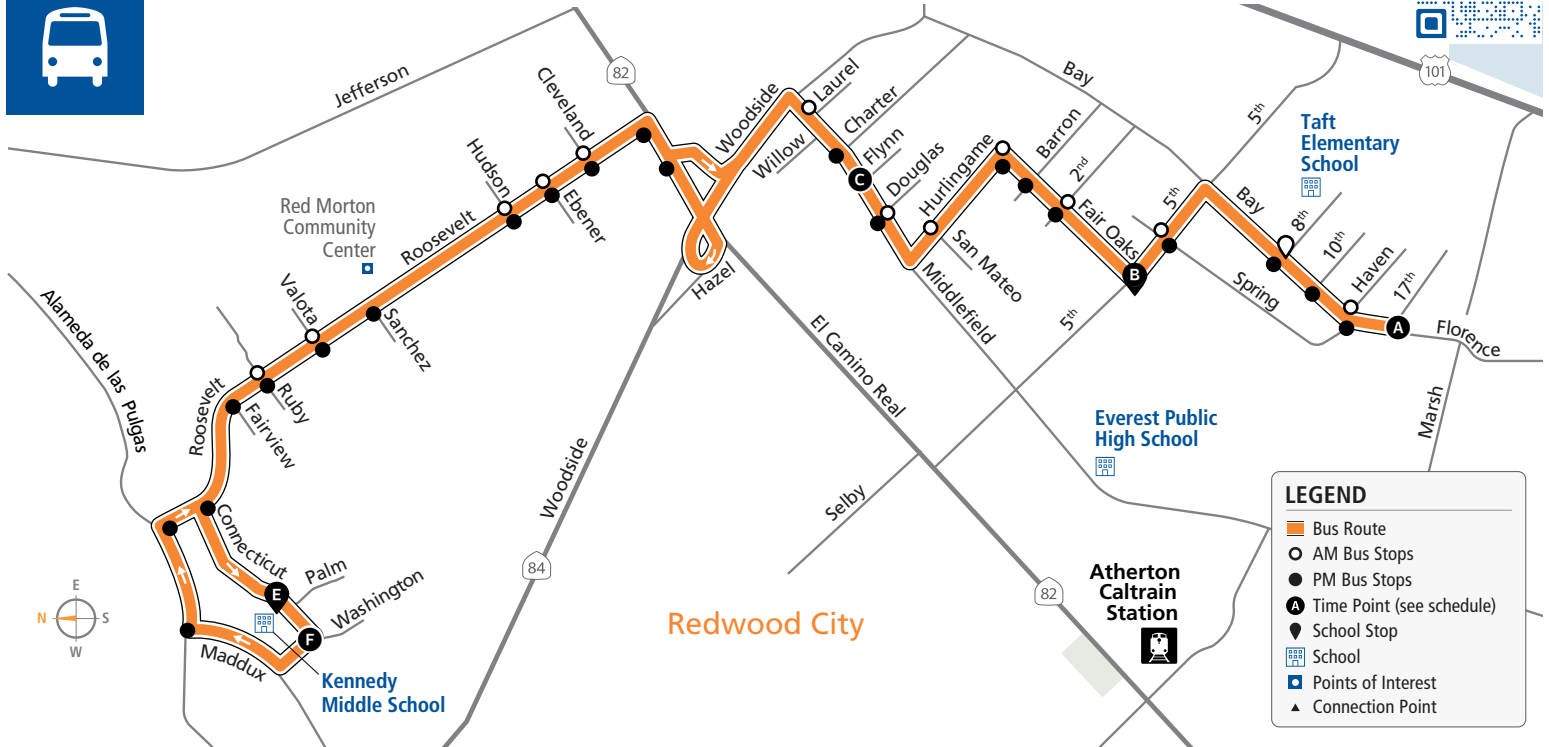

79

samtrans.com/79
School Oriented Route

Effective 08/04/2024

LEGEND

- Bus Route
- AM Bus Stops
- PM Bus Stops
- Time Point (see schedule)
- School Stop
- School
- Points of Interest
- Connection Point

AM to Kennedy Middle School

Bus Stops	Weekdays
A Florence/17 th	7:44a
○ Bay/Haven	
○ Bay/8 th	
○ 5 th /Spring	
B Fair Oaks/5 th	7:51a
○ Fair Oaks/2 nd	
○ Fair Oaks/Hurlingame	
○ Hurlingame/San Mateo	
○ Middlefield/Douglas	
C Middlefield/Flynn	7:59a
○ Middlefield/Laurel	
○ Roosevelt/Cleveland	
○ Roosevelt/Ebener	
○ Roosevelt/Hudson	
○ Roosevelt/Valota	
○ Roosevelt/Ruby	
E Kennedy Middle School	8:15a

PM to Florence/17th

Bus Stops	Mon, Tue, Wed, & Fri	Thursdays Only
F Kennedy Middle School	2:00p	3:25p
● Maddux/Alameda De Las Pulgas		
● Roosevelt/Windsor		
● Roosevelt/Connecticut		
● Roosevelt/Fairview		
● Roosevelt/Ruby		
● Roosevelt/Valota		
● Roosevelt/Sanchez		
● Roosevelt/Hudson		
● Roosevelt/Ebener		
● Roosevelt/Cleveland		
● Roosevelt/El Camino Real		
● El Camino Real/Oak		
● Middlefield/Charter		
● Middlefield/Douglas		
● Fair Oaks/Hurlingame		
● Fair Oaks/Barron		
● Fair Oaks/2 nd		
● Fair Oaks/5 th		
● 5 th /Spring		
● Bay/8 th		
● Bay/10 th		
● Bay/Haven		
A Florence/17 th	2:31p	3:56p

Bus Fares	Cash	Clipper*	Day Pass	Monthly Pass	Cash	Clipper*	Day Pass	Monthly Pass	
Youth (Age 18 & younger)	\$1.10	\$1.00	\$2.00	\$27.00	Adult (Age 19 through 64)	\$2.25	\$2.05	\$4.50	\$65.60

*Free 2-hour transfers between local SamTrans routes on Clipper or SamTrans Mobile App. Tickets available on SamTrans Mobile.