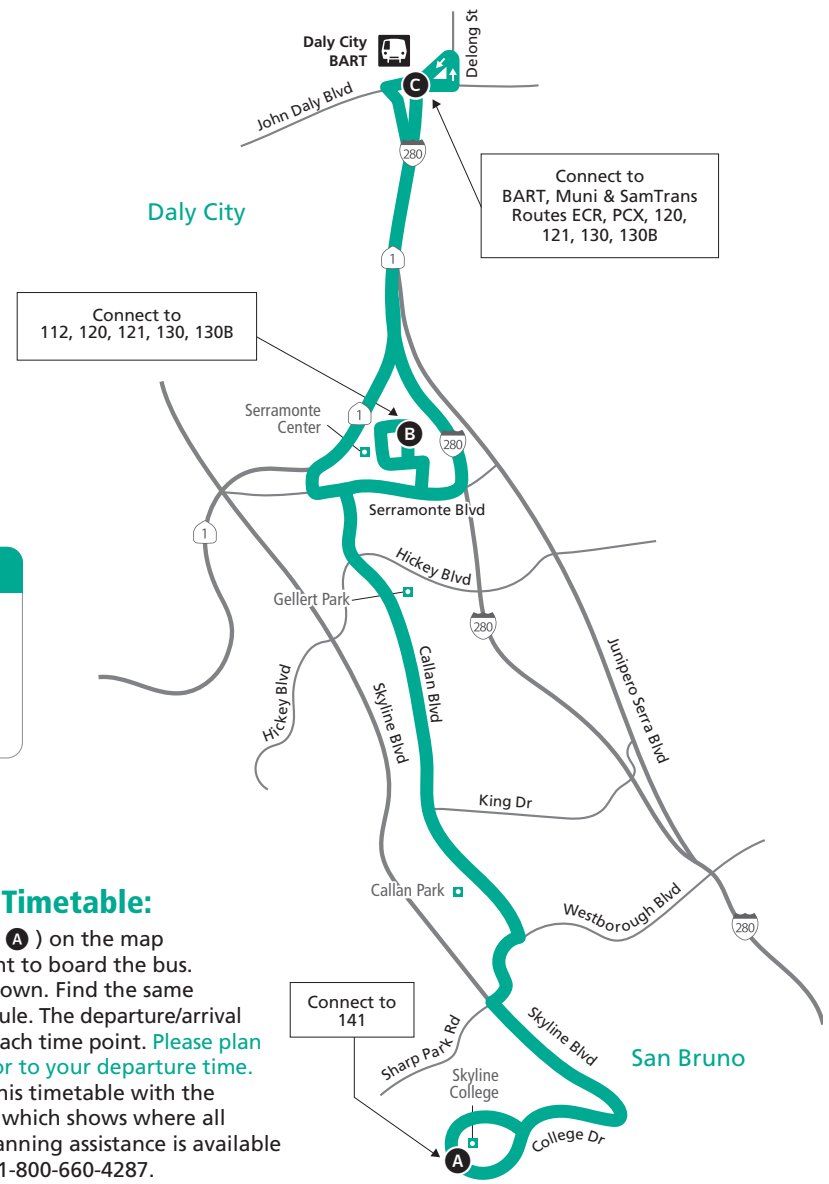

## ROUTE SKY

**Legend**

- Bus Route
- Time Point (see schedule)
- Connection Point
- BART
- Point of Interest

**How to Use this Timetable:**  
Locate the time point (A) on the map prior to where you want to board the bus. Not all bus stops are shown. Find the same time point on the schedule. The departure/arrival times are listed under each time point. **Please plan to arrive 5 minutes prior to your departure time.** To plan your trip, use this timetable with the SamTrans System Map, which shows where all routes operate. Trip-planning assistance is available by calling SamTrans at 1-800-660-4287.

# Weekdays to Daly City BART

Skylight College (A)	Serramonte Center (B)	Daly City BART (C)
6:25	6:46	6:59
6:55	7:16	7:29
7:25	7:46	7:59
7:55	8:16	8:29
8:25	8:47	9:02
8:55	9:17	9:32
9:25	9:47	10:02
9:55	10:17	10:32
10:25	10:46	10:59
10:55	11:16	11:29
11:25	11:46	11:59
11:55	<b>12:16</b>	<b>12:29</b>
<b>12:25</b>	<b>12:46</b>	<b>12:59</b>
12:55	1:16	1:29
1:25	1:46	1:59
1:55	2:16	2:29
2:25	2:47	3:02
2:55	3:17	3:32
3:25	3:47	4:02
3:55	4:17	4:32
4:25	4:47	5:02
4:55	5:17	5:32
5:25	5:47	6:02
5:55	6:17	6:32
6:25	6:46	6:59
7:25	7:46	7:59
7:55	8:16	8:29
8:55	9:16	9:29
9:55	10:16	10:29