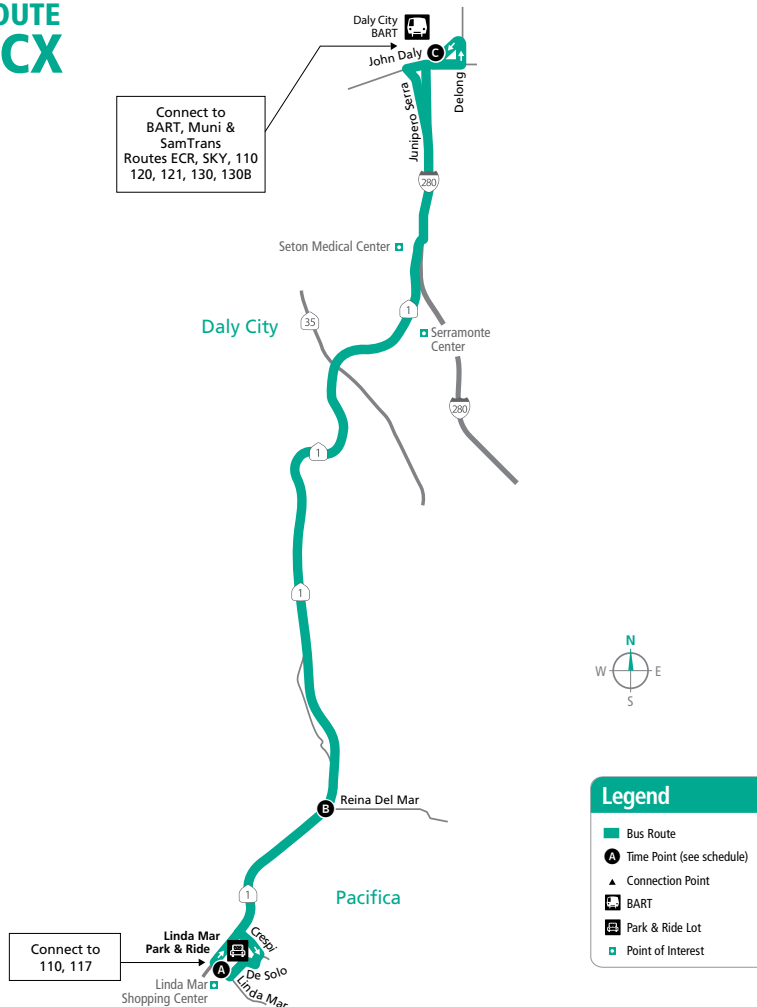

1-800-660-4287
llama a este número 如需翻譯,請電 艱難技術, 請電

www.samtrans.com (TTY 650-508-6448)

DALY CITY
BART

PACIFICA
Fairway Park
Linda Mar
Shopping Center
Linda Mar Park & Ride

ROUTE PCX

How to Use this Timetable:

Locate the time point (A) on the map prior to where you want to board the bus. Not all bus stops are shown. Find the same time point on the schedule. The departure/arrival times are listed under each time point. Please plan to arrive 5 minutes prior to your departure time. To plan your trip, use this timetable with the SamTrans System Map, which shows where all routes operate. Trip-planning assistance is available by calling SamTrans at 1-800-660-4287.