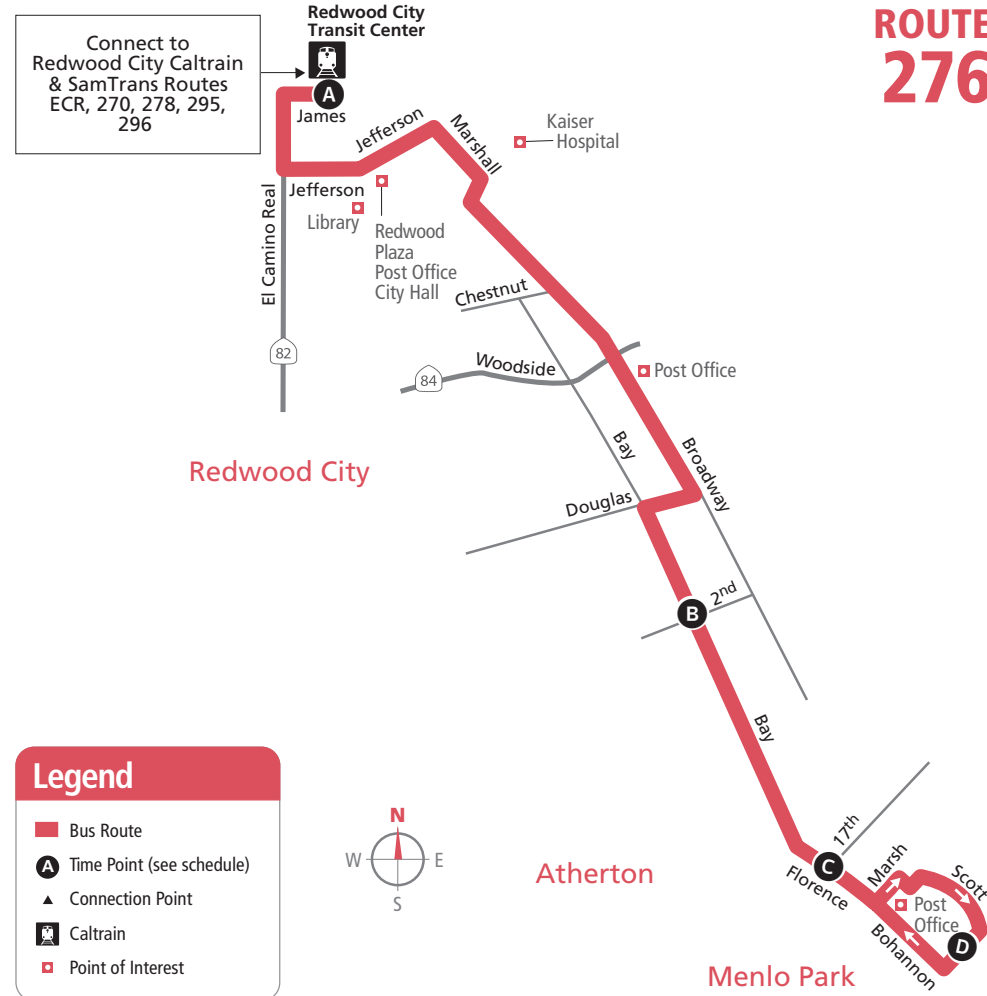

Saturdays to Bohannon/Camp

Redwood City Transit Center	Bay/2nd	Florence/17th	4100 Bohannon
A	B	C	D
7:30	7:45	7:48	7:53
8:00	8:15	8:18	8:24
8:30	8:45	8:48	8:54
9:00	9:15	9:18	9:24
9:30	9:45	9:48	9:54
10:00	10:15	10:18	10:24
10:30	10:45	10:48	10:54
11:00	11:15	11:18	11:24
11:30	11:45	11:48	11:54
12:00	12:15	12:18	12:24
12:30	12:45	12:48	12:54
1:00	1:15	1:18	1:24
1:30	1:45	1:48	1:54
2:00	2:15	2:18	2:24
2:30	2:45	2:48	2:54
3:00	3:15	3:18	3:24
3:30	3:45	3:48	3:54
4:00	4:15	4:18	4:24
4:30	4:45	4:48	4:54
5:00	5:15	5:18	5:24
5:30	5:45	5:48	5:54
6:00	6:15	6:18	6:24
7:00	7:13	7:16	7:22

AM - light type. **PM - bold type.**
Bus is not considered late until 5 minutes past scheduled time.
Not all stops shown. Please call 1-800-660-4287 for other bus stops.

Saturdays to Redwood City Transit Center

4100 Bohannon	Bay/2nd	Redwood City Transit Center
D	B	A
7:54	7:59	8:15
8:24	8:29	8:45
8:54	8:59	9:16
9:24	9:29	9:46
9:54	9:59	10:16
10:24	10:29	10:47
10:54	10:59	11:17
11:24	11:29	11:46
11:54	11:59	12:16
12:24	12:29	12:47
12:54	12:59	1:17
1:24	1:29	1:46
1:54	1:59	2:16
2:24	2:29	2:46
2:54	2:59	3:16
3:24	3:29	3:47
3:54	3:59	4:19
4:24	4:29	4:49
4:54	4:59	5:19
5:24	5:29	5:48
5:54	5:59	6:18
6:24	6:29	6:47
7:24	7:29	7:45

AM - light type. **PM - bold type.**
Bus is not considered late until 5 minutes past scheduled time.
Not all stops shown. Please call 1-800-660-4287 for other bus stops.

How to Use this Timetable:
Locate the time point (A) on the map prior to where you want to board the bus. Not all bus stops are shown. Find the same time point on the schedule. The departure/arrival times are listed under each time point. **Please plan to arrive 5 minutes prior to your departure time.** To plan your trip, use this timetable with the SamTrans System Map, which shows where all routes operate. Trip-planning assistance is available by calling SamTrans at 1-800-660-4287.

ROUTE 276

Sundays to Bohannon/Camp

Redwood City Transit Center	Bay/2nd	Florence/17th	4100 Bohannon
A	B	C	D
7:30	7:45	7:48	7:53
8:00	8:15	8:18	8:24
8:30	8:45	8:48	8:54
9:00	9:15	9:18	9:24
10:00	10:15	10:18	10:24
11:00	11:15	11:18	11:24
12:00	12:15	12:18	12:24
1:00	1:15	1:18	1:24
2:00	2:15	2:18	2:24
2:30	2:45	2:48	2:54
3:00	3:15	3:18	3:24
3:30	3:45	3:48	3:54
4:00	4:15	4:18	4:24
4:30	4:45	4:48	4:54
5:00	5:15	5:18	5:24
5:30	5:45	5:48	5:54
6:00	6:15	6:18	6:24
7:00	7:13	7:16	7:22

AM - light type. **PM - bold type.**
Bus is not considered late until 5 minutes past scheduled time.
Not all stops shown. Please call 1-800-660-4287 for other bus stops.

Sundays to Redwood City Transit Center

4100 Bohannon	Bay/2nd	Redwood City Transit Center
D	B	A
7:54	7:59	8:15
8:24	8:29	8:45
8:54	8:59	9:16
9:24	9:29	9:46
10:24	10:29	10:47
11:24	11:29	11:46
12:24	12:29	12:47
1:24	1:29	1:46
2:24	2:29	2:46
2:54	2:59	3:16
3:24	3:29	3:47
3:54	3:59	4:19
4:24	4:29	4:49
4:54	4:59	5:19
5:24	5:29	5:48
5:54	5:59	6:18
6:24	6:29	6:47
7:24	7:29	7:45

AM - light type. **PM - bold type.**
Bus is not considered late until 5 minutes past scheduled time.
Not all stops shown. Please call 1-800-660-4287 for other bus stops.

276

276

Effective 08/04/24

FARES

	LOCAL CASH	DAY PASS
Adult _____	$2.25	$4.50
<i>Age 19 - 64</i>		
Youth _____	$1.10	$2.00
<i>Age 18 and younger</i>		
Eligible Discount _____	$1.10	$2.00
<i>Age 65+, disabled & Medicare card (proof of eligibility or identity required)</i>		
Children		
<i>Two children (age 4 and younger) ride free with each adult or eligible discount fare-paying passenger. Additional children subject to youth fare.</i>		

TICKET INFORMATION

Use a Clipper® physical or mobile card to receive a fare discount and free 2 hour transfers between SamTrans local routes, or to purchase a month pass. Please visit www.clippercard.com for more information.

One way tickets and Day Passes are also available on the SamTrans mobile app, or payable by cash on board. Exact cash fare is required. Driver does not make change.

For more details about fare payments please visit www.samtrans.com/fares/how-buy.

REDWOOD CITY

- Caltrain
- Transit Center
- Post Office
- Library
- City Hall
- Redwood Plaza
- Kaiser Hospital

MENLO PARK

- Post Office

1-800-660-4287
llama a este número 如蒙翻譯請電 請電 請電 請電

www.samtrans.com (TTY 650-508-6448)