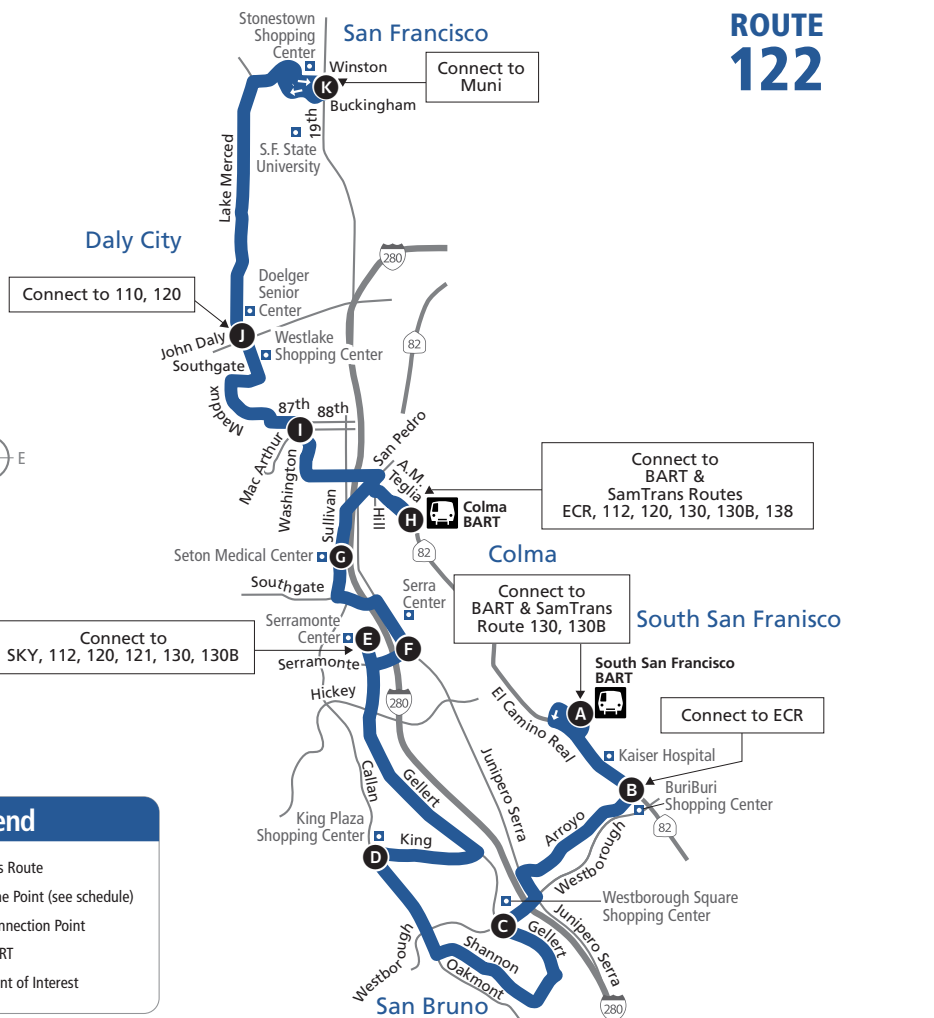

Saturdays to Stonestown/SF State

Timetable for Saturdays to Stonestown/SF State with columns A through K and departure times from 8:00 to 10:00.

AM - light type. PM - bold type. Northbound service is drop off only in San Francisco. Bus is not considered late until 5 minutes past scheduled time.

How to Use this Timetable: Locate the time point (A) on the map prior to where you want to board the bus. Not all bus stops are shown.

Saturdays to South San Francisco BART

Timetable for Saturdays to South San Francisco BART with columns K through A and departure times from 8:21 to 10:36.

AM - light type. PM - bold type. Southbound service is pick-up only in San Francisco. Bus is not considered late until 5 minutes past scheduled time.

Sundays to Stonestown/SF State

Timetable for Sundays to Stonestown/SF State with columns A through K and departure times from 8:00 to 10:00.

AM - light type. PM - bold type. Northbound service is drop off only in San Francisco. Bus is not considered late until 5 minutes past scheduled time.

FARES and TICKET INFORMATION section including Local Cash and Day Pass prices for Adult, Youth, and Children, and instructions on using a Clipper card.