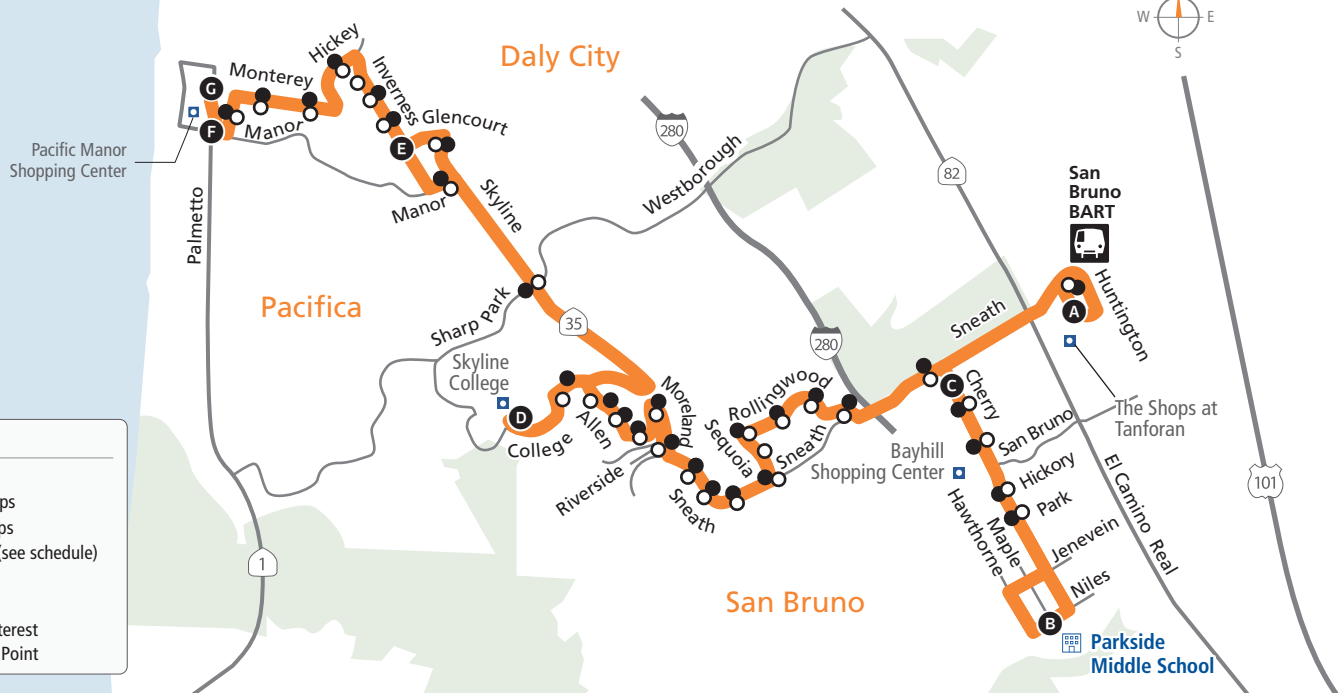

AM

to San Bruno BART

Bus Stops	Weekdays	Bus Stops	Weekdays
G Palmetto/Manor	7:04a	○ Sneath/Monterey	
○ Oceana/Pacific Manor		○ Sneath/Earl	
○ Monterey/Waterford		○ Sequoia/Fleetwood	
○ Monterey/Beaumont		○ Sequoia/Rollingwood	
○ Hickey/Catalina		○ Rollingwood/Cottonwood	
○ Inverness/Horizon		○ 2233 Rollingwood	
○ Inverness/Foothill		○ Rollingwood/Sneath	
○ Inverness/Heathcliff		○ Sneath/Cherry	
E Glencourt/Inverness	7:07a	C Cherry/Peninsula	7:29a
○ Skyline/Glencourt		○ Cherry/Bay Hill	
○ Skyline/Manor		○ Cherry/Hickory	
○ Skyline/Sharp Park		○ Cherry/Park	
○ College/Sheryl		B Parkside Intermediate School	7:35a
D Skyline College	7:15a	○ Cherry/Park	
○ Allen/Ross		○ Cherry/Hickory	
○ 231 Allen		○ Cherry/Grundy	
○ Longview/Goodwin		○ Cherry/Sneath	
○ Longview/Moreland		○ Sneath/Huntington	
○ Riverside/Sneath		A San Bruno BART	7:46a
○ Sneath/Colusa			

LEGEND

- Bus Route
- AM Bus Stops
- PM Bus Stops
- ▲ Time Point (see schedule)
- School Stop
- School
- Points of Interest
- ▲ Connection Point

PM to West Manor/Palmetto

Bus Stops	Mon, Tues, Thurs, & Fri	Wednesdays Only	Bus Stops	Mon, Tues, Thurs, & Fri	Wednesdays Only
A San Bruno BART	3:05p	1:04p	● Sneath/Mendocino		
● Sneath & Huntington			● Riverside/Moreland		
● Cherry/Peninsula			● Longview/Moreland		
● Cherry/Bay Hill			● Longview/Goodwin		
● Cherry/Hickory			● 220 Allen		
● Cherry/Park			● Allen/Ross		
B Parkside Intermediate School	3:16p	1:15p	● College/Sheryl		
● Cherry/Park			D Skyline College	3:34p	1:33p
● Cherry/Hickory			● College/Allen		
● Cherry/Grundy			● Skyline/Westborough		
● Cherry/Sneath			● Manor/Skyline		
● Sneath/Cherry			● Inverness/Glencourt		
● Rollingwood/Sneath			● Inverness/Heathcliff		
● 2260 Rollingwood			● Inverness/Foothill		
● Rollingwood/Cottonwood			● Hickey/Catalina		
● Rollingwood/Sequoia			● Monterey/Beaumont		
● Sequoia/Sneath			● Monterey/Waterford		
● Sneath/Claremont			● Oceana/Pacific Manor		
● Sneath/Monterey			F West Manor/Palmetto	3:54p	1:53p
● Sneath/Colusa					