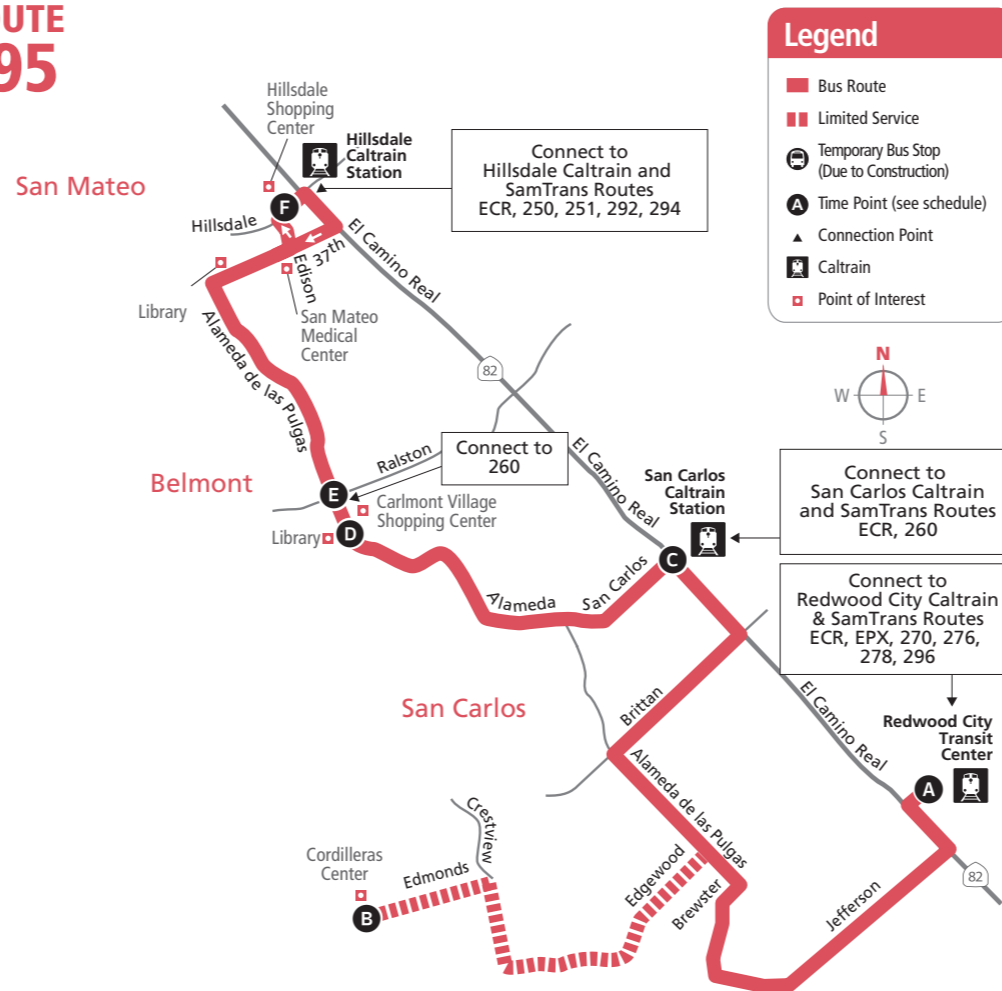

Weekends to Hillsdale Shopping Center

Redwood City Transit Center (A)	El Camino Real/ San Carlos (C)	Alameda/ Ralston (E)	Hillsdale/ Edison (F)
6:20	6:34	6:45	6:55
7:20	7:34	7:45	7:55
8:20	8:34	8:45	8:55
9:20	9:34	9:45	9:55
10:20	10:34	10:45	10:55
11:20	11:34	11:45	11:55
12:20	12:34	12:45	12:55
1:20	1:34	1:45	1:55
2:20	2:34	2:45	2:55
3:20	3:34	3:45	3:55
4:20	4:34	4:45	4:55
5:20	5:34	5:45	5:55
6:20	6:34	6:45	6:55
7:20	7:34	7:45	7:55

AM - light type. PM - bold type.

Bus is not considered late until 5 minutes past scheduled time.

Not all stops shown. Please call 1-800-660-4287 for other bus stops.

ROUTE 295

How to Use this Timetable:

Locate the time point (A) on the map prior to where you want to board the bus. Not all bus stops are shown. Find the same time point on the schedule. The departure/arrival times are listed under each time point. **Please plan to arrive 5 minutes prior to your departure time.** To plan your trip, use this timetable with the SamTrans System Map, which shows where all routes operate. Trip-planning assistance is available by calling SamTrans at 1-800-660-4287.

Weekends to Redwood City Transit Center

Hillsdale/ Edison (F)	Alameda/ Belmont Library (D)	El Camino Real/ San Carlos (C)	Redwood City Transit Center (A)
7:16	7:26	7:35	7:52
8:16	8:26	8:35	8:52
9:16	9:26	9:35	9:52
10:16	10:26	10:35	10:52
11:16	11:26	11:35	11:52
12:16	12:26	12:35	12:52
1:16	1:26	1:35	1:52
2:16	2:26	2:35	2:52
3:16	3:26	3:35	3:52
4:16	4:26	4:35	4:52
5:16	5:26	5:35	5:52
6:16	6:26	6:35	6:52
7:16	7:26	7:35	7:52

Children

Two children (age 4 and younger) ride free with each adult or eligible discount fare-paying passenger. Additional children subject to youth fare.

TICKET INFORMATION

Use a Clipper® physical or mobile card to receive a fare discount and free 2 hour transfers between SamTrans local routes, or to purchase a month pass. Please visit www.clippercard.com for more information.