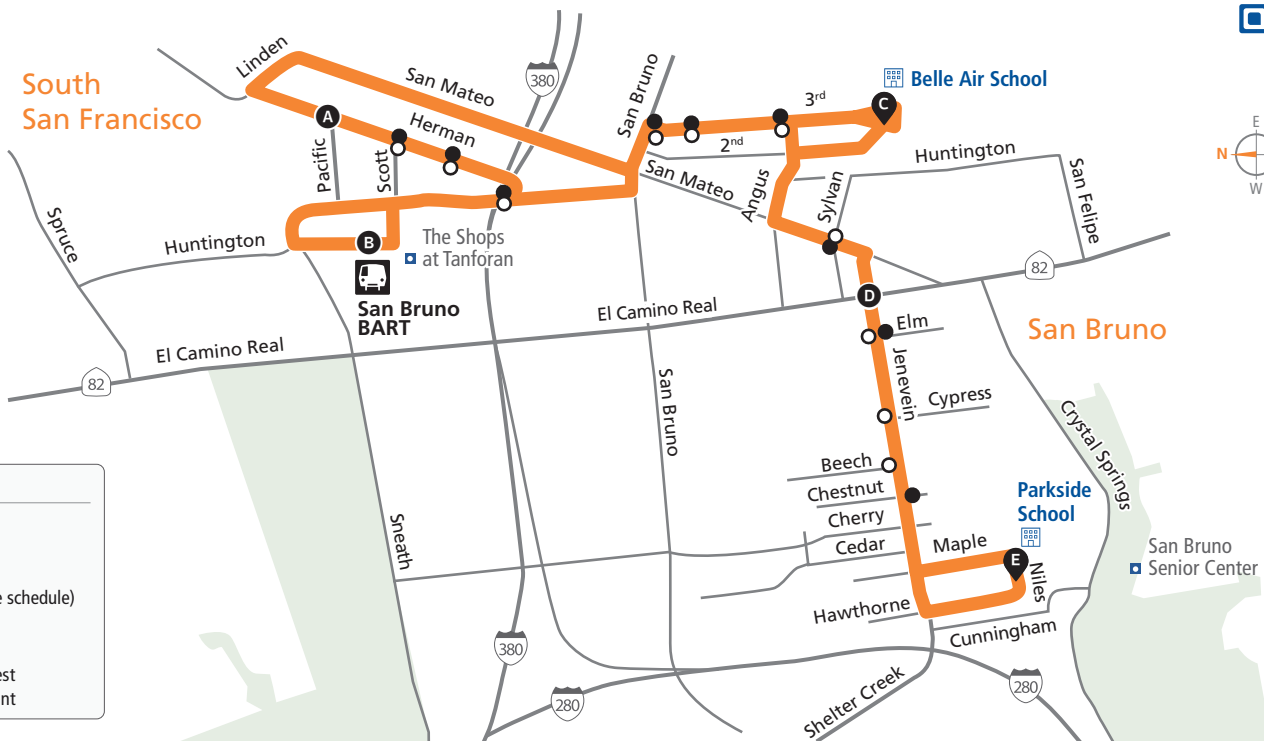

41

samtrans.com/41

School Oriented Route

Effective 08/25/2024

LEGEND

- Bus Route
- AM Bus Stops
- PM Bus Stops
- Ⓐ Time Point (see schedule)
- 📍 School Stop
- 🏫 School
- 📍 Points of Interest
- ▲ Connection Point

AM to Parkside Intermediate School

Bus Stops	Weekdays
A Herman/Pacific	7:42a
○ Herman/Scott	
○ Herman/Diamond	
B San Bruno BART	7:46a
○ Huntington East/Herman	
○ Huntington/Euclid	
○ 3 rd /San Bruno	
○ 3 rd /Pine	
C Belle Air Elementary School	7:54a
○ Angus/2 nd	
○ San Mateo/Sylvan	
D Jenevein/El Camino Real	7:58a
○ Jenevein/Elm	
○ Jenevein/Chenut	
E Parkside Intermediate School	8:05a

PM to San Bruno BART

Bus Stops	Mon, Tues, Thurs, & Fri	Wednesdays Only
E Parkside Intermediate School	3:10p	1:15p
● Jenevein/Beech		
● Jenevein/Cypress		
● Jenevein/Elm		
● Jenevein/El Camino Real		
● San Mateo/Sylvan		
C Belle Air Elementary School	3:21p	1:26p
● 3 rd /Angus		
● 3 rd /Pine		
● 3 rd /San Bruno		
● San Bruno/3 rd		
● Herman/Pacific		
● Herman/Scott		
● Herman/Diamond		
● Huntington East/Herman		
B San Bruno BART	3:31p	1:36p

Bus Fares	Cash	Clipper*	Day Pass	Monthly Pass	Cash	Clipper*	Day Pass	Monthly Pass	
Youth (Age 18 & younger)	\$1.10	\$1.00	\$2.00	\$27.00	Adult (Age 19 through 64)	\$2.25	\$2.05	\$4.50	\$65.60

*Free 2-hour transfers between local SamTrans routes on Clipper or SamTrans Mobile App. Tickets available on SamTrans Mobile. 🍏 🤖