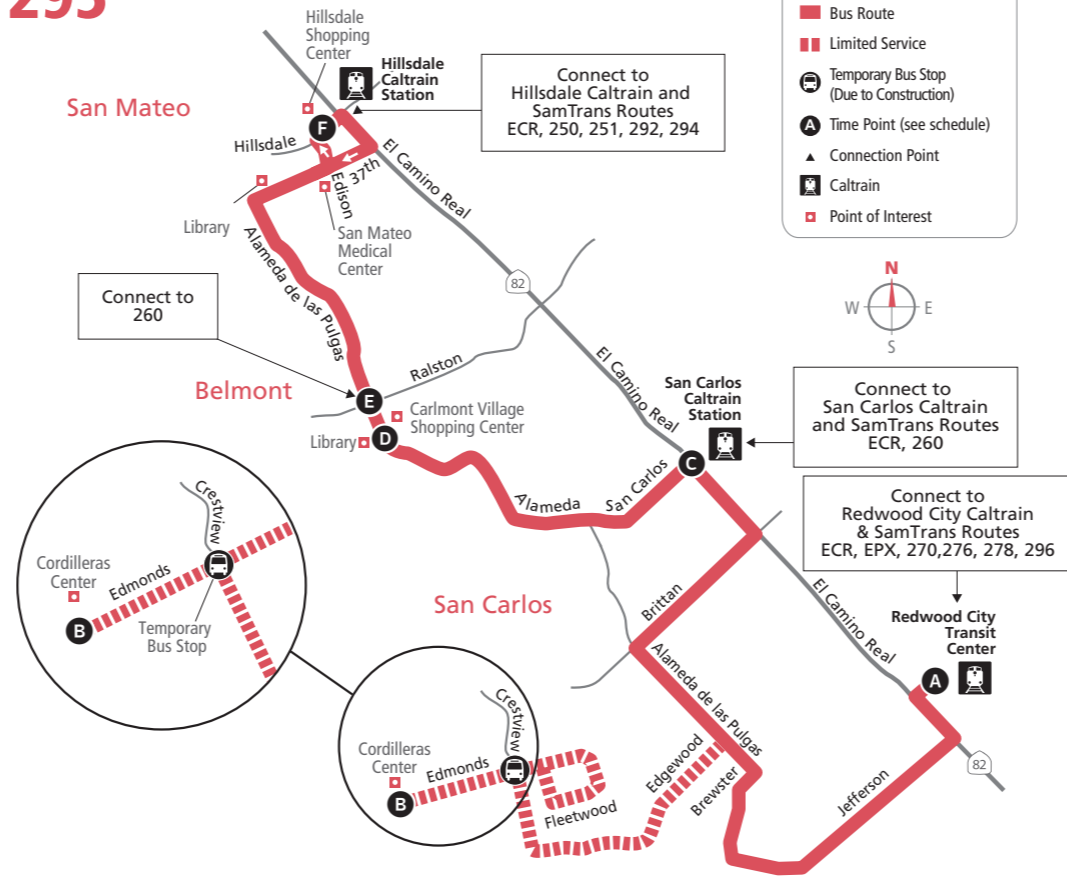

Weekends to Hillsdale Shopping Center

Redwood City Transit Center (A)	El Camino Real/ San Carlos (C)	Alameda/ Ralston (E)	Hillsdale/ Edison (F)
6:20	6:34	6:45	6:55
7:20	7:34	7:45	7:55
8:20	8:34	8:45	8:55
9:20	9:34	9:45	9:55
10:20	10:34	10:45	10:55
11:20	11:34	11:45	11:55
12:20	12:34	12:45	12:55
1:20	1:34	1:45	1:55
2:20	2:34	2:45	2:55
3:20	3:34	3:45	3:55
4:20	4:34	4:45	4:55
5:20	5:34	5:45	5:55
6:20	6:34	6:45	6:55
7:20	7:34	7:45	7:55

AM - light type. PM - bold type.
Bus is not considered late until 5 minutes past scheduled time.
Not all stops shown. Please call 1-800-660-4287 for other bus stops.

ROUTE 295

How to Use this Timetable:

Locate the time point (A) on the map prior to where you want to board the bus. Not all bus stops are shown. Find the same time point on the schedule. The departure/arrival times are listed under each time point. **Please plan to arrive 5 minutes prior to your departure time.** To plan your trip, use this timetable with the SamTrans System Map, which shows where all routes operate. Trip-planning assistance is available by calling SamTrans at 1-800-660-4287.

Weekends to Redwood City Transit Center

Hillsdale/ Edison (F)	Alameda/ Belmont Library (D)	El Camino Real/ San Carlos (C)	Redwood City Transit Center (A)
7:16	7:26	7:35	7:52
8:16	8:26	8:35	8:52
9:16	9:26	9:35	9:52
10:16	10:26	10:35	10:52
11:16	11:26	11:35	11:52
12:16	12:26	12:35	12:52
1:16	1:26	1:35	1:52
2:16	2:26	2:35	2:52
3:16	3:26	3:35	3:52
4:16	4:26	4:35	4:52
5:16	5:26	5:35	5:52
6:16	6:26	6:35	6:52
7:16	7:26	7:35	7:52

AM - light type. PM - bold type.
Bus is not considered late until 5 minutes past scheduled time.
Not all stops shown. Please call 1-800-660-4287 for other bus stops.