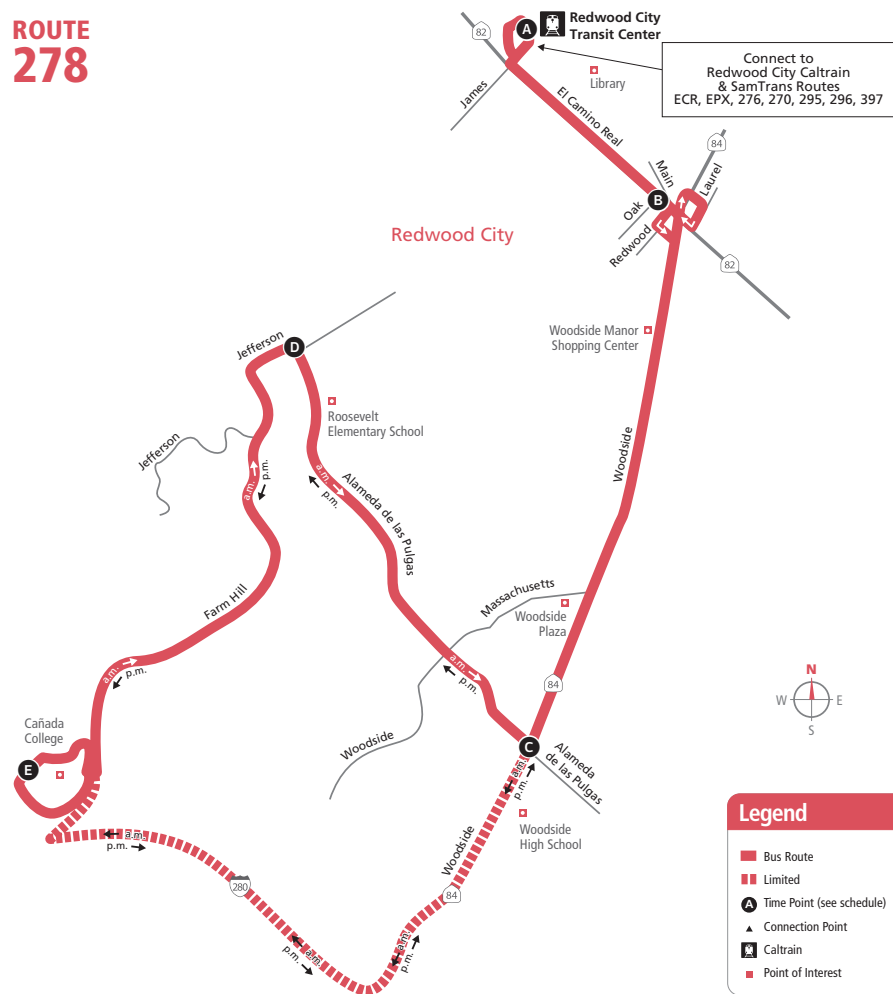

WOODSIDE

Cañada College

Weekends to Redwood City Transit Center

Cañada College	Jefferson/ Alameda	Woodside/ Alameda	El Camino/ Main	Redwood City Transit Center
E	D	C	B	A
7:40	7:48	7:56	8:05	8:10
8:40	8:48	8:56	9:05	9:10
9:40	9:48	9:56	10:05	10:10
10:40	10:48	10:56	11:05	11:10
11:40	11:48	11:56	12:05	12:10
12:49	—	12:57	1:05	1:10
1:49	—	1:57	2:05	2:10
2:49	—	2:57	3:05	3:10
3:49	—	3:57	4:05	4:10
4:49	—	4:57	5:05	5:10
5:49	—	5:57	6:05	6:10
6:49	—	6:57	7:05	7:10
7:49	—	7:57	8:05	8:10
8:49	—	8:57	9:05	9:10

AM - light type. PM - bold type.

Bus is not considered late until 5 minutes past scheduled time.

Not all stops shown. Please call 1-800-660-4287 for other bus stops.

ROUTE 278

How to Use this Timetable:

Locate the time point (A) on the map prior to where you want to board the bus. Not all bus stops are shown. Find the same time point on the schedule. The departure/arrival times are listed under each time point. **Please plan to arrive 5 minutes prior to your departure time.** To plan your trip, use this timetable with the SamTrans System Map, which shows where all routes operate. Trip-planning assistance is available by calling SamTrans at 1-800-660-4287.