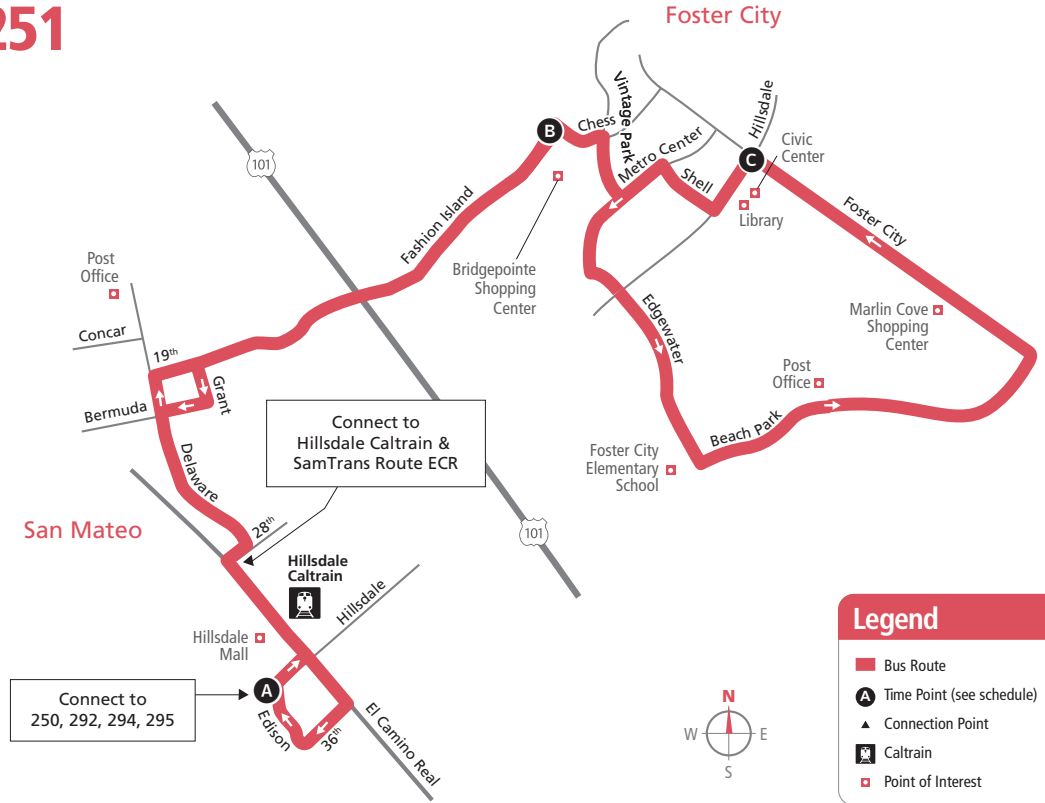

Children

Two children (age 4 and younger) ride free with each adult or eligible discount fare-paying passenger. Additional children subject to youth fare.

TICKET INFORMATION

Use a Clipper® physical or mobile card to receive a fare discount and free 2 hour transfers between SamTrans local routes, or to purchase a month pass. Please visit www.clippercard.com for more information.

One way tickets and Day Passes are also available on the SamTrans mobile app, or payable by cash on board. Exact cash fare is required. Driver does not make change.

For more details about fare payments please visit www.samtrans.com/fares/how-buy.

ROUTE 251

How to Use this Timetable:

Locate the time point (A) on the map prior to where you want to board the bus. Not all bus stops are shown. Find the same time point on the schedule. The departure/arrival times are listed under each time point. Please plan to arrive 5 minutes prior to your departure time. To plan your trip, use this timetable with the SamTrans System Map, which shows where all routes operate. Trip-planning assistance is available by calling SamTrans at 1-800-660-4287.

Weekdays to Hillsdale Mall

Hillsdale/ Edison	Bridgepointe Shopping Center	Hillsdale/ Foster City	Hillsdale/ Edison
A	B	C	A
6:40	6:53	7:07	7:30
7:40	7:53	8:07	8:30
8:40	8:53	9:07	9:30
9:40	9:53	10:07	10:30
10:40	10:56	11:14	11:39
11:40	11:56	12:14	12:39
12:40	12:56	1:14	1:39
1:40	1:56	2:14	2:39
2:40	2:58	3:18	3:43
3:40	3:58	4:18	4:43
4:40	4:58	5:18	5:43
5:40	5:58	6:18	6:43
6:40	6:58	7:18	7:43
7:40	7:56	8:14	8:36