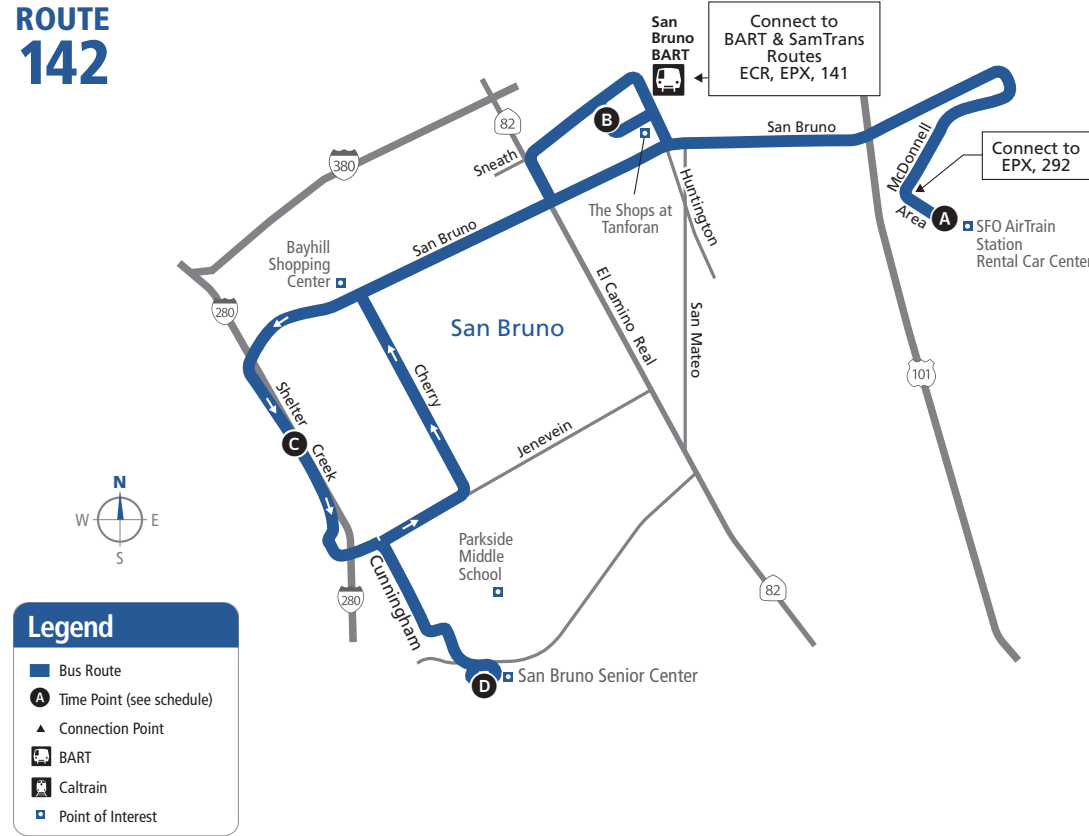

Weekdays to Shelter Creek

SFO AirTrain A	San Bruno BART B	Shelter Creek/ Fire Road 1 C
6:02	6:09	6:21
7:02	7:09	7:21
7:58	8:06	8:18
9:02	9:10	9:23
10:00	10:08	10:21
11:00	11:08	11:21
12:00	12:08	12:21
12:57	1:05	1:18
2:02	2:10	2:23
3:00	3:08	3:21
4:00	4:08	4:21
5:00	5:08	5:21
6:00	6:08	6:21

AM – light type. PM – **bold type**.
Bus is not considered late until 5 minutes past scheduled time.
Not all stops shown. Please call 1-800-660-4287 for other bus stops.

ROUTE 142

How to Use this Timetable:

Locate the time point (A) on the map prior to where you want to board the bus. Not all bus stops are shown. Find the same time point on the schedule. The departure/arrival times are listed under each time point. Please plan to arrive 5 minutes prior to your departure time. To plan your trip, use this timetable with the SamTrans System Map, which shows where all routes operate. Trip-planning assistance is available by calling SamTrans at 1-800-660-4287.

Weekdays to SFO AirTrain

Shelter Creek/ Fire Road 1 C	San Bruno Senior Center D	San Bruno BART B	SFO AirTrain A
6:21	6:24	6:33	6:46
7:21	7:24	7:34	7:49
8:19	8:22	8:32	8:47
9:23	9:26	9:36	9:51
10:21	10:24	10:34	10:49
11:21	11:24	11:34	11:49
12:21	12:24	12:34	12:49
1:18	1:21	1:32	1:47
2:23	2:26	2:37	2:52
3:21	3:24	3:35	3:50
4:21	4:24	4:35	4:50
5:21	5:24	5:35	5:50
6:21	6:24	6:35	6:49

AM – light type. PM – **bold type**.
Bus is not considered late until 5 minutes past scheduled time.
Not all stops shown. Please call 1-800-660-4287 for other bus stops.