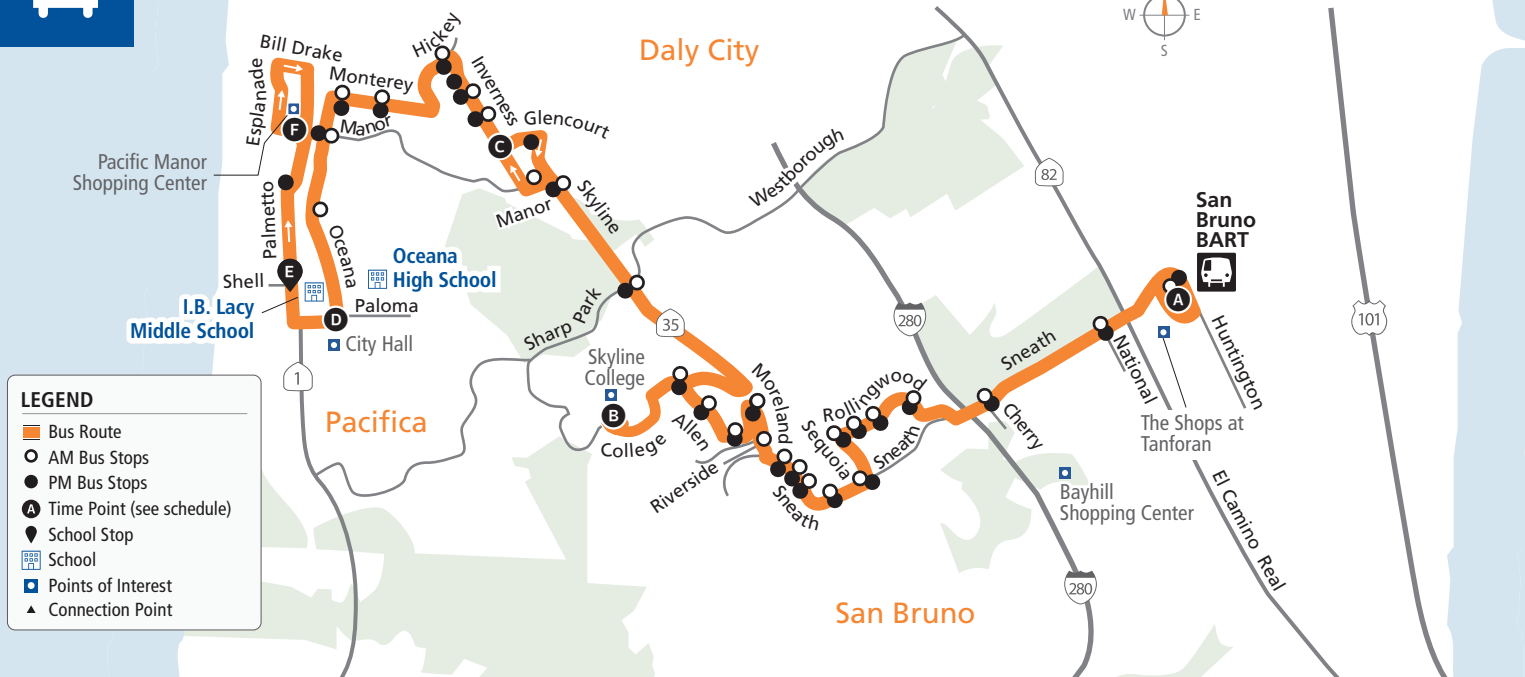

LEGEND

- Bus Route
- AM Bus Stops
- PM Bus Stops
- Time Point (see schedule)
- School Stop
- School
- Points of Interest
- Connection Point

AM to IB Lacy Middle School

Bus Stops	Weekdays	
A San Bruno BART	7:36a	8:00a
○ Sneath/Huntington		
○ Sneath/National		
○ Sneath/Cherry		
○ Rollingwood/Sneath		
○ 2260 Rollingwood		
○ Rollingwood/Cottonwood		
○ Rollingwood/Sequoia		
○ Sequoia/Sneath		
○ Sneath/Claremont		
○ Sneath/Monterey		
○ Sneath/Colusa		
○ Sneath/Mendocino		
○ Riverside/Moreland		
○ Longview/Moreland		
○ Longview/Goodwin		
○ 220 Allen		

Bus Stops	Weekdays	
○ Allen/Ross		
B Skyline College	7:55a	8:19a
○ College/Allen		
○ Skyline/Westborough		
○ Manor/Skyline		
C Inverness/Glencourt	8:03a	8:27a
○ Inverness/Heathcliff		
○ Inverness/Foothill		
○ Hickey/Catalina		
○ Monterey/Beaumont		
○ Monterey/Waterford		
○ Oceana/Pacific Manor		
○ Oceana /Milagra		
○ Good Shepherd School		
D Oceana/Paloma	8:15a	8:36a
E IB Lacy Middle School	—	8:41a

40

samtrans.com/40
School Oriented Route

Effective 08/04/2024

LEGEND

- Bus Route
- AM Bus Stops
- PM Bus Stops
- Time Point (see schedule)
- School Stop
- School
- Points of Interest
- Connection Point

PM to San Bruno BART

Bus Stops	Mon, Tues, Thurs, & Fri	Wednesdays Only	
D Oceana/Paloma	3:20p	1:30p	—
E IB Lacy Middle School	3:22p	1:32p	2:15p
Palmetto Ave/Hwy 1			
Palmetto/Manor			
F West Manor/Palmetto	3:25p	1:35p	2:18p
Palmetto/Manor			
Oceana/Pacific Manor			
Monterey/Waterford			
Monterey/Beaumont			
Hickey/Catalina			
Inverness/Horizon			
Inverness/Foothill			
Inverness/Heathcliff			
Glencourt/Inverness			
Skyline/Glencourt			
Skyline/Manor			
Skyline/Sharp Park			