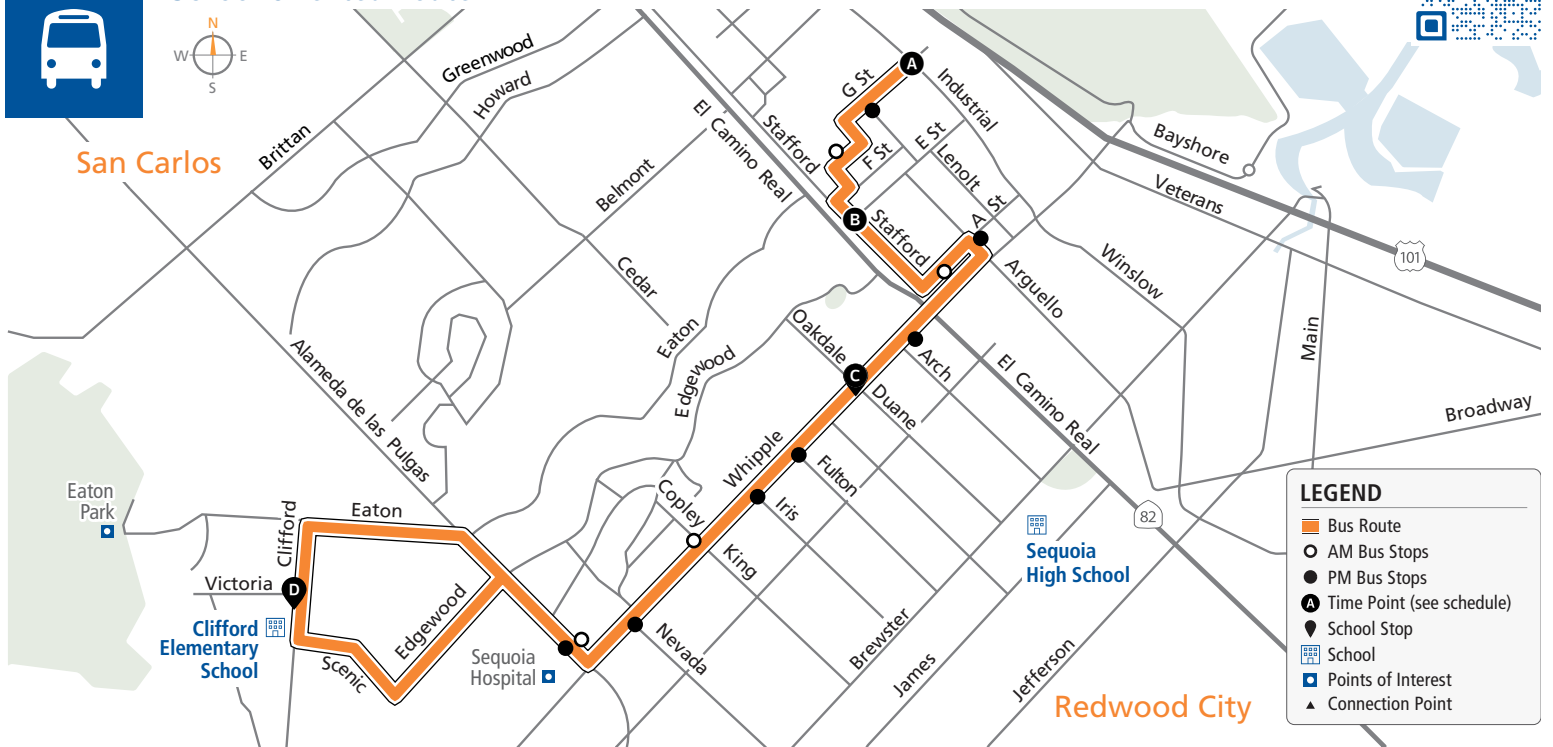

73

samtrans.com/73

School Oriented Route

Effective 08/04/2024

San Carlos

LEGEND

- ▬ Bus Route
- AM Bus Stops
- PM Bus Stops
- A Time Point (see schedule)
- School Stop
- ▤ School
- ▣ Points of Interest
- ▲ Connection Point

AM to Clifford Elementary School

PM to G Street/Industrial

Bus Stops	Weekdays
A G Street/Industrial	7:42a
○ 175 G Street	
B F Street/G Street	7:45a
○ A Street/Stafford	
C Whipple/Oakdale	7:53a
○ Whipple/Copley	
○ Alameda de las Pulgas/Whipple	
D Clifford Elementary School	8:00a

Bus Stops	Mon, Tues, Wed, & Fri	Thursdays Only
D Clifford Elementary School	2:55p	1:40p
● Alameda de las Pulgas/Whipple		
● Whipple/Nevada		
● Whipple/Iris		
● Whipple/Fulton		
● Whipple/Duane		
● Whipple/El Camino Real		
● Arguello/A Street		
● Stafford/E Street		
● G Street/Lenolt		
A G Street/Industrial	3:11p	1:56p

Bus Fares	Cash	Clipper*	Day Pass	Monthly Pass	Cash	Clipper*	Day Pass	Monthly Pass	
Youth (Age 18 & younger)	\$1.10	\$1.00	\$2.00	\$27.00	Adult (Age 19 through 64)	\$2.25	\$2.05	\$4.50	\$65.60

*Free 2-hour transfers between local SamTrans routes on Clipper or SamTrans Mobile App. Tickets available on SamTrans Mobile. 🍏 🤖