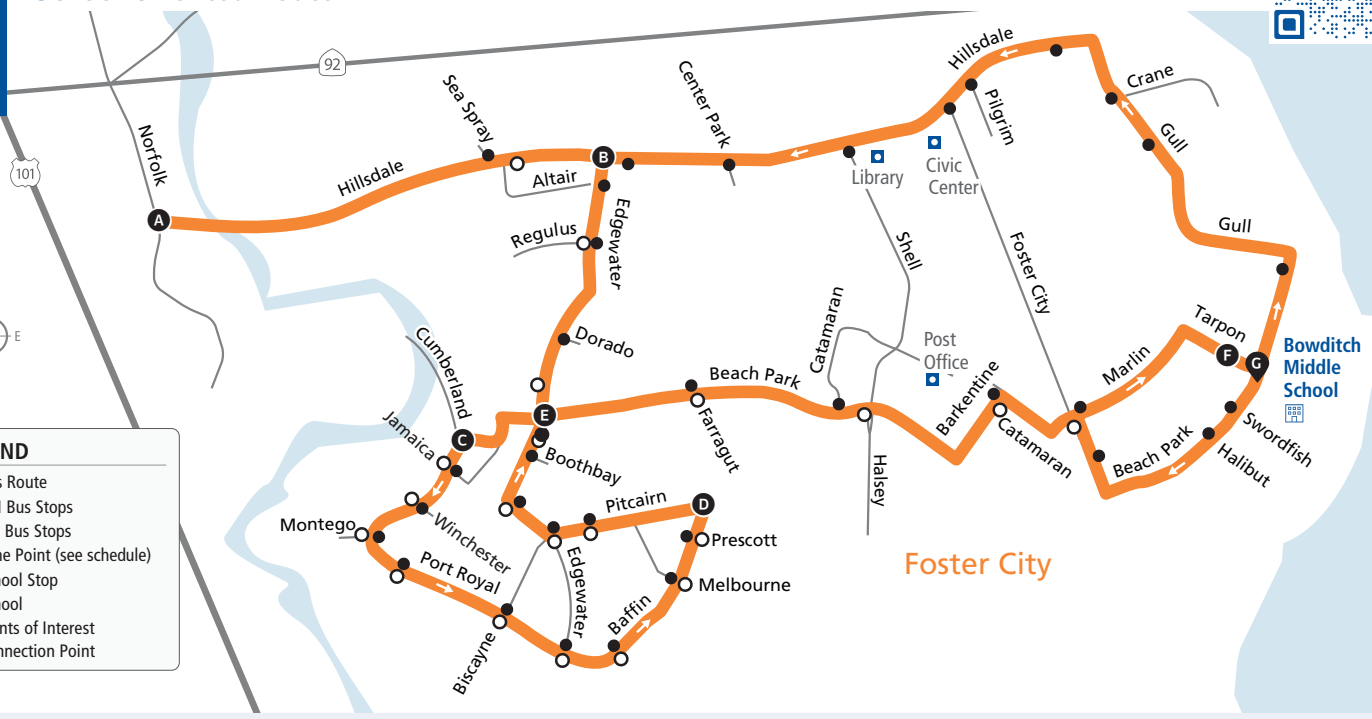

**LEGEND**

- Bus Route
- AM Bus Stops
- PM Bus Stops
- A Time Point (see schedule)
- School Stop
- S School
- Points of Interest
- ▲ Connection Point

**AM to Bowditch Middle School**

Bus Stops	Weekdays
<b>A</b> Hillsdale/Norfolk	7:34a
Hillsdale/Altair	
<b>B</b> Edgewater/Hillsdale	7:36a
Edgewater/Regulus	
Edgewater/Beach Park	
<b>C</b> Port Royal/Cumberland	7:39a
Port Royal/Jamaica	
Port Royal/Winchester	
Port Royal/Montego	
46 Port Royal	
Port Royal/Biscayne	
Port Royal/Edgewater	
Baffin/Edgewater	

Bus Stops	Weekdays
Baffin/Melbourne	
Baffin/Prescott	
<b>D</b> Pitcairn/Santa Rosa-Baffin	7:46a
Pitcairn/Santa Catalina	
Pitcairn/Edgewater	
Edgewater/Monterey	
Edgewater/Port Royal	
<b>E</b> Beach Park/Edgewater	7:57a
Beach Park/Farragut	
Beach Park/Halsey	
Barkentine/Catamaran	
Marlin/Foster City	
<b>F</b> Tarpon/Beach Park	8:05a

Bus Fares	Cash	Clipper*	Day Pass	Monthly Pass	Cash	Clipper*	Day Pass	Monthly Pass	
<b>Youth</b> (Age 18 & younger)	\$1.10	\$1.00	\$2.00	\$27.00	<b>Adult</b> (Age 19 through 64)	\$2.25	\$2.05	\$4.50	\$65.60

\*Free 2-hour transfers between local SamTrans routes on Clipper or SamTrans Mobile App. Tickets available on SamTrans Mobile.

LEGEND

- Bus Route
- AM Bus Stops
- PM Bus Stops
- Ⓐ Time Point (see schedule)
- 🏫 School Stop
- 🏫 School
- 📍 Points of Interest
- ▲ Connection Point