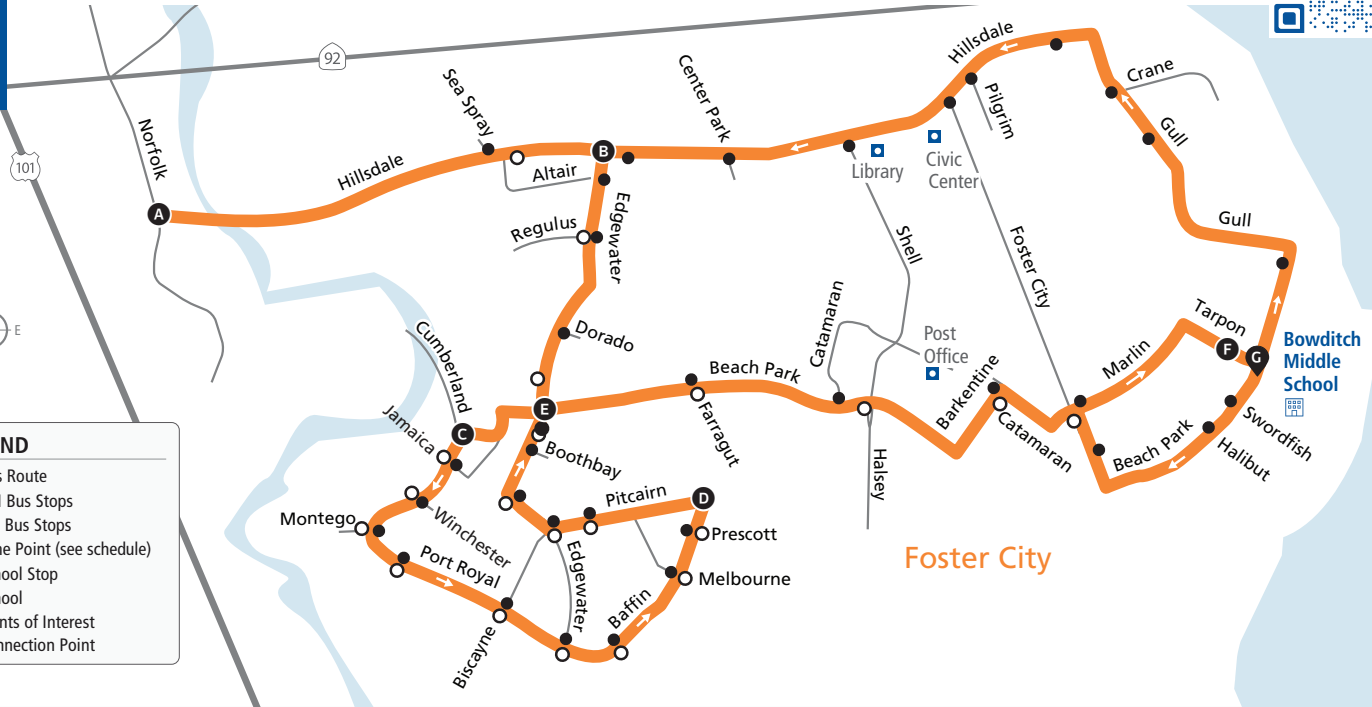

**LEGEND**

- Bus Route
- AM Bus Stops
- PM Bus Stops
- A Time Point (see schedule)
- School Stop
- S School
- Points of Interest
- ▲ Connection Point

**AM to Bowditch Middle School**

Bus Stops	Weekdays
<b>A</b> Hillsdale/Norfolk	7:34a
Hillsdale/Altair	
<b>B</b> Edgewater/Hillsdale	7:36a
Edgewater/Regulus	
Edgewater/Beach Park	
<b>C</b> Port Royal/Cumberland	7:39a
Port Royal/Jamaica	
Port Royal/Winchester	
Port Royal/Montego	
46 Port Royal	
Port Royal/Biscayne	
Port Royal/Edgewater	
Baffin/Edgewater	

Bus Stops	Weekdays
Baffin/Melbourne	
Baffin/Prescott	
<b>D</b> Pitcairn/Santa Rosa-Baffin	7:46a
Pitcairn/Santa Catalina	
Pitcairn/Edgewater	
Edgewater/Monterey	
Edgewater/Port Royal	
<b>E</b> Beach Park/Edgewater	7:57a
Beach Park/Farragut	
Beach Park/Halsey	
Barkentine/Catamaran	
Marlin/Foster City	
<b>F</b> Tarpon/Beach Park	8:05a

Bus Fares	Cash	Clipper*	Day Pass	Monthly Pass	Cash	Clipper*	Day Pass	Monthly Pass	
<b>Youth</b> (Age 18 & younger)	\$1.10	\$1.00	\$2.00	\$27.00	<b>Adult</b> (Age 19 through 64)	\$2.25	\$2.05	\$4.50	\$65.60

\*Free 2-hour transfers between local SamTrans routes on Clipper or SamTrans Mobile App. Tickets available on SamTrans Mobile.

LEGEND

- Bus Route
- AM Bus Stops
- PM Bus Stops
- Ⓐ Time Point (see schedule)
- 🏫 School Stop
- 🏫 School
- 📍 Points of Interest
- ▲ Connection Point