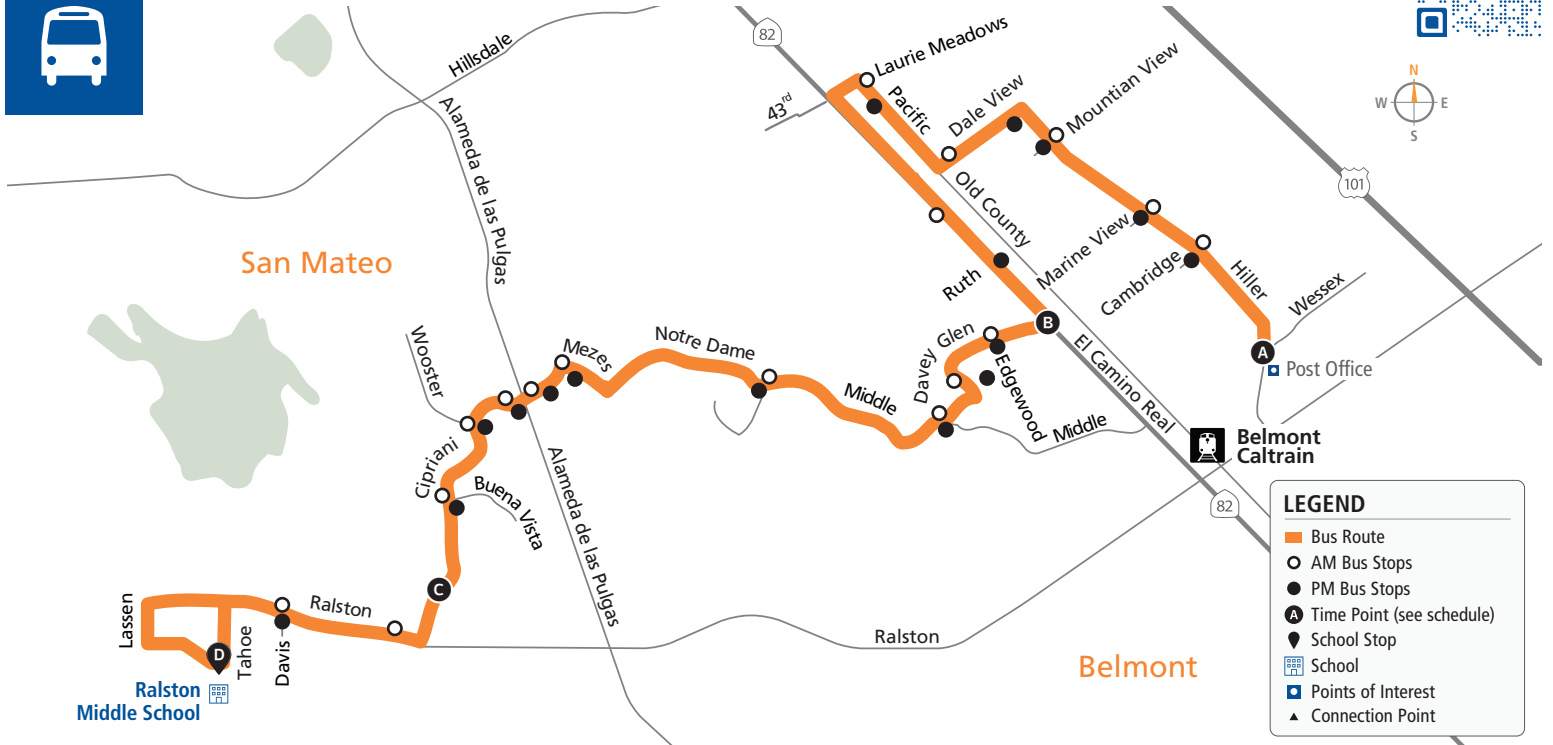

Effective 08/04/2024

AM to Ralston Middle School

PM to Hiller/Wessex

| Bus Stops | Weekdays | | |
|------------------------------------|----------|-------|-------|
| A Hiller/Wessex | — | — | 7:29a |
| Hiller/Cambridge | | | |
| Hiller/Marine View | | | |
| Hiller/Mountain View | | | |
| Old County/Dale View | | | |
| Pacific/Laurie Meadows | | | |
| El Camino Real/43 rd | | | |
| B Davey Glen/El Camino Real | 7:35a | 7:37a | 7:39a |
| Davey Glen/Edgewood | | | |
| Davey Glen/Middle | | | |
| Middle/Notre Dame | | | |
| Notre Dame/Mezes | | | |
| Notre Dame/Alameda de las Pulgas | | | |
| Alameda de las Pulgas/Cipriani | | | |
| Cipriani/Wooster | | | |
| Cipriani/Buena Vista | | | |
| C Cipriani/San Juan | 7:46a | 7:48a | 7:50a |
| Ralston/Cipriani | | | |
| Ralston/Davis | | | |
| D Ralston Middle School | 7:56a | 7:58a | 8:00a |

| Bus Stops | Mon, Tue, Thurs, & Fri | Wednesdays Only |
|----------------------------------|------------------------|-----------------|
| D Ralston Middle School | 3:12p | 12:36p |
| Ralston/Davis | | |
| Cipriani/San Juan | | |
| Cipriani/Buena Vista | | |
| Cipriani/Wooster | | |
| Alameda de las Pulgas/Cipriani | | |
| Notre Dame/Alameda de las Pulgas | | |
| Notre Dame/Mezes | | |
| Middle/Notre Dame | | |
| Middle/Davey Glen | | |
| Davey Glen/Edgewood | | |
| Davey Glen/El Camino Real | | |
| El Camino Real/Ruth | | |
| Pacific/Laurie Meadows | | |
| Dale View/Hiller | | |
| Hiller/Mountain View | | |
| Hiller/Marine View | | |
| Hiller/Cambridge | | |
| A Hiller/Wessex | 3:45p | 1:09p |

*Free 2-hour transfers between local SamTrans routes on Clipper or SamTrans Mobile App. Tickets available on SamTrans Mobile. 🍏 🍎